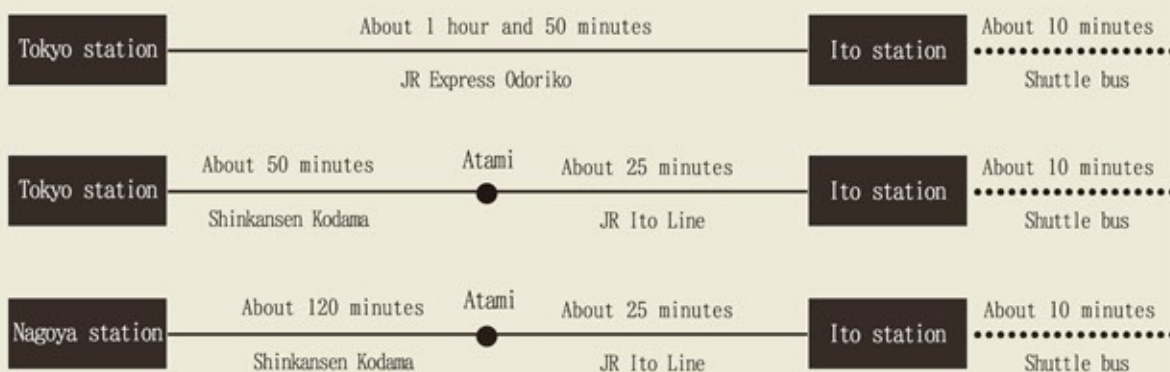

By car

伊東
緑
涌

By train

伊東
緑
涌

伊東
緑
涌

Ito Ryokuyu

〒414-0038 2-2-5 Hirono, Ito-shi, Shizuoka-ken

TEL.+81-557-37-4131 (Ito Kowakien Reservation Center) FAX 0557-36-3794

Available hours 9:00 a.m. - 6:00 p.m.